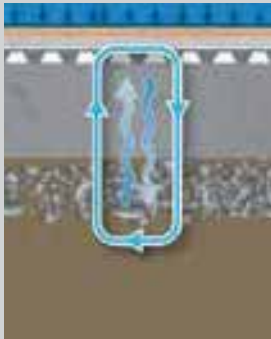

Keeping Floors Warm and Dry.

DELTA[®]-PROTEC

Enjoy a warm, dry, comfortable basement.

- Innovative subfloor system for concrete and slab-on-grade floors.
- Fast and easy to install.
- No recycled plastic odors.
- Non-allergenic.
- Creates a sealed vapor barrier subfloor that prevents moisture rise and makes basements feel warm and dry.
- Protects laminates from moisture.
- Unlike 2' x 2' panels, no open seams that could lead to mold or damaged floors.*
- Laminates can be installed directly on DELTA®-PROTEC.
- Provides a strong, even subfloor.
- Unlike other subfloor systems, DELTA®-PROTEC will never rot.
- Its unique air-gap technology provides a thermal break that separates your finished floor from the cold concrete floor.
- Makes floors feel warmer.
- Offers minimal reduction in headroom; adds only 5/16" (8 mm) height to the floor.
- Helps to keep moisture out of basements.

*seams are sealed with DELTA®-MOISTURE PROOF TAPE.

Does your subfloor need ventilation?

No. That cold, clammy feeling in the basement is moisture passing up through the concrete floor. Subfloors that allow ventilation will allow the moisture to come right into your room, making it feel uncomfortable and damp. DELTA®-PROTEC provides a fully sealed vapor barrier that prevents moisture from coming into the room, making a basement feel warm and dry.

Technical Data Overview:

Material	High Density Polyethylene (HDPE)
Color	Green
Dimple Height	5/16" (8 mm)
Working Temperature	-22 °F to +176 °F (-30 °C to +80 °C)
Air-Gap Volume	approx. 0.13 gal/ft ² (5.3 litres/m ²)
Compressive Strength	approx. 4,500 psf (217 kN/m ²)
Toxicity	Non-toxic, Non-polluting
Roll Sizes	3'6" x 30' (1.07 m x 9.14 m) 105 ft ² (9.7 m ²) 4'9" x 68'8" (1.46 m x 20.9 m) 328 ft ² (30.5 m ²)
DELTA®-MOISTURE PROOF TAPE	approx. 2 3/8" x 118' (6 cm x 35.9 m)