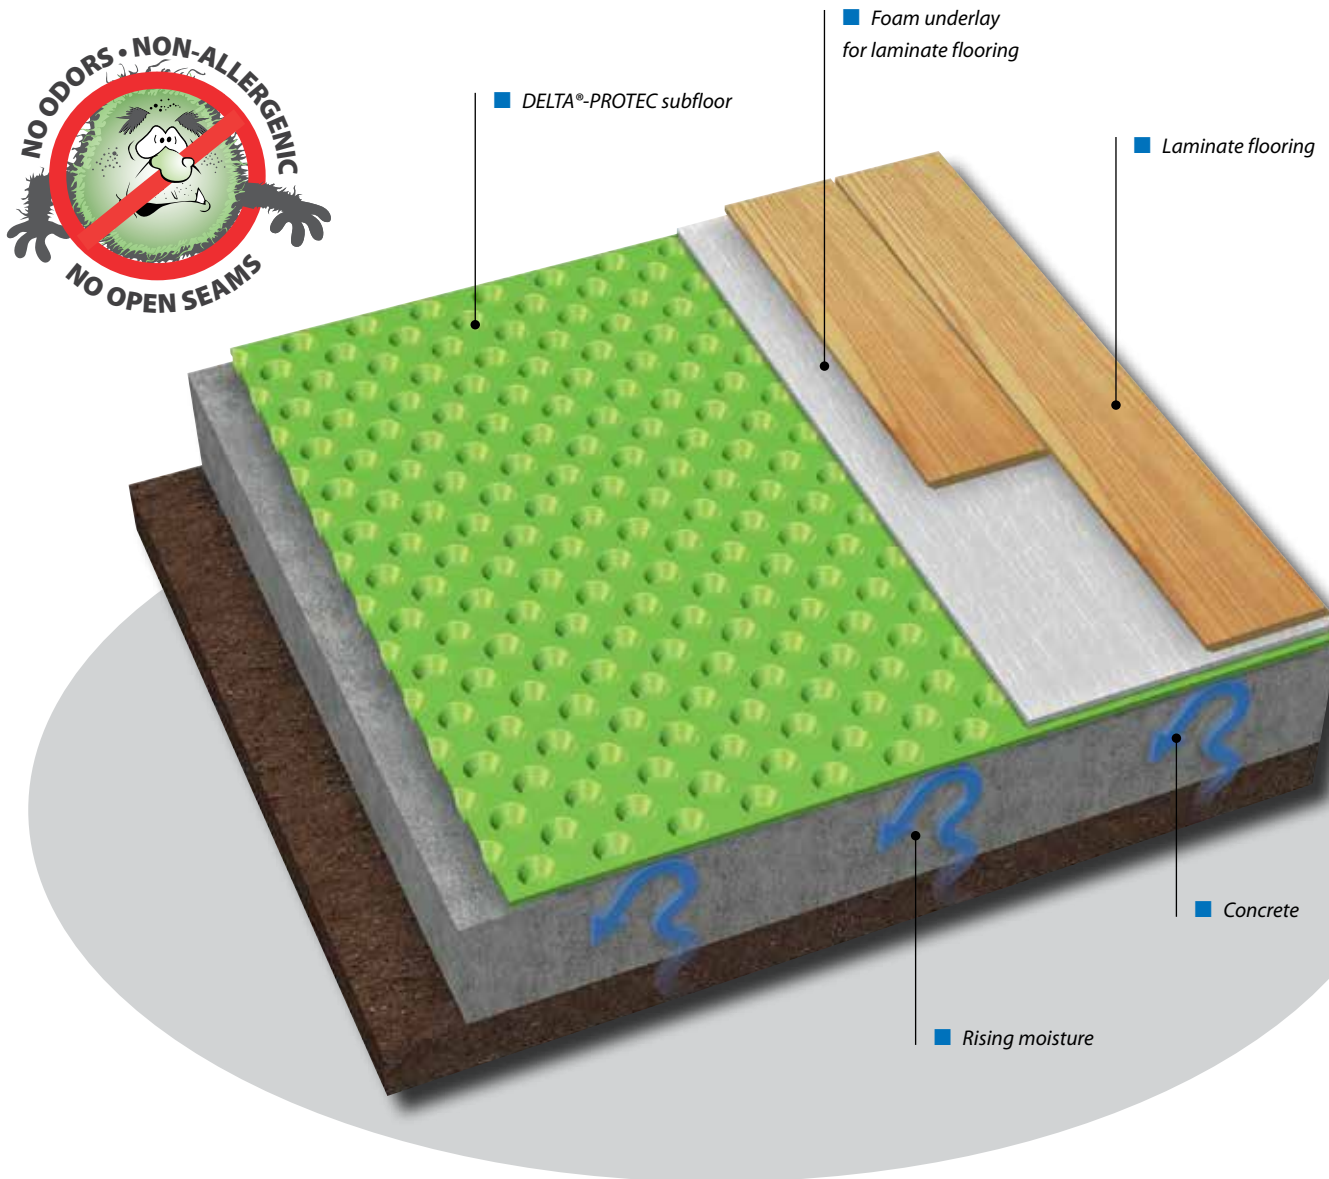

DELTA[®]

HIGH PERFORMANCE AIR & MOISTURE BARRIERS

DÖRKEN

DELTA[®]-PROTEC

Keeping Floors Warm & Dry.

The innovative subfloor system for concrete and slab-on-grade floors.
Helps to keep moisture out of basements.

Keeping Floors Warm and Dry.

DELTA[®]-PROTEC

Enjoy a warm, dry, comfortable basement.

- Innovative subfloor system for concrete and slab-on-grade floors.
- Fast and easy to install.
- No recycled plastic odors.
- Non-allergenic.
- Creates a sealed vapor barrier subfloor that prevents moisture rise and makes basements feel warm and dry.
- Protects laminates from moisture.
- Unlike 2' x 2' panels, no open seams that could lead to mold or damaged floors.*
- Laminates can be installed directly on DELTA®-PROTEC.
- Provides a strong, even subfloor.
- Unlike other subfloor systems, DELTA®-PROTEC will never rot.
- Its unique air-gap technology provides a thermal break that separates your finished floor from the cold concrete floor.
- Makes floors feel warmer.
- Offers minimal reduction in headroom; adds only 5/16" (8 mm) height to the floor.
- Helps to keep moisture out of basements.

*seams are sealed with DELTA®-MOISTURE PROOF TAPE.

Does your subfloor need ventilation?

No. That cold, clammy feeling in the basement is moisture passing up through the concrete floor. Subfloors that allow ventilation will allow the moisture to come right into your room, making it feel uncomfortable and damp. DELTA®-PROTEC provides a fully sealed vapor barrier that prevents moisture from coming into the room, making a basement feel warm and dry.