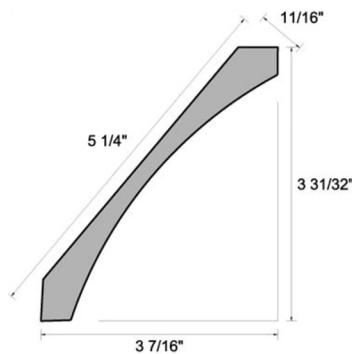

SKU# 10048085 (M0041T12)
1-3/16" x 5-1/4" x 12'
White Crown

SKU# 10040169 (49LP12)
9/16" x 3-5/8" x 12'
White Crown

SKU# 10048088 (M9081P12)
11/16" x 5-1/4" x 12'
White Crown