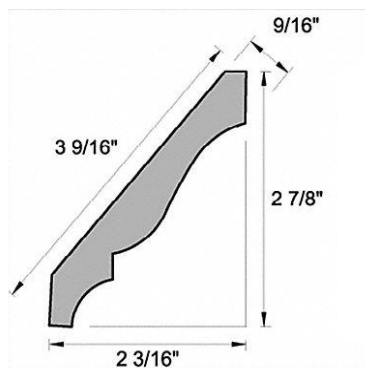

SKU# 10048085 (M0041T12)
1-3/16" x 5-1/4" x 12'
White Crown

SKU# 10040169 (49LP12)
9/16" x 3-5/8" x 12'
White Crown

SKU# 10048088 (M9081P12)
11/16" x 5-1/4" x 12'
White Crown